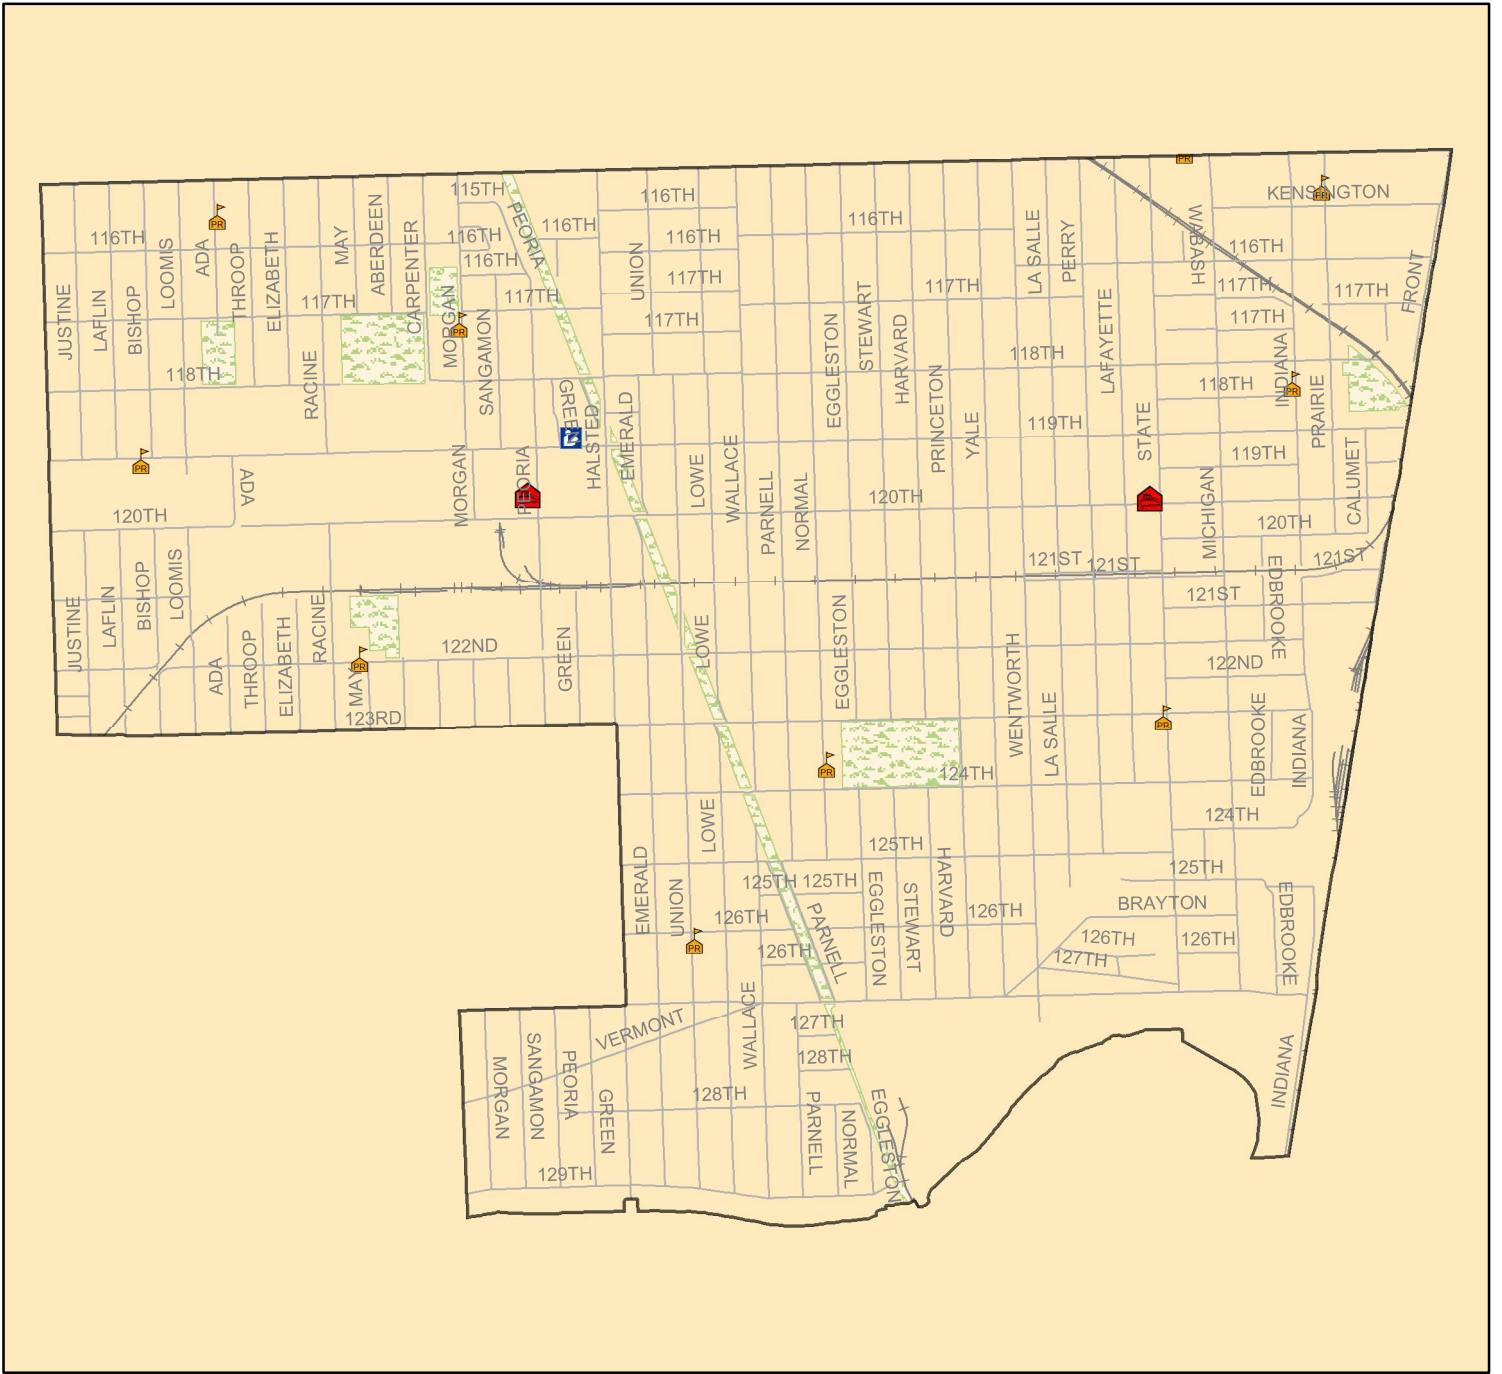

# WEST PULLMAN

**Legend**

	Firehouses		CTA Lines
	Hospitals		Blue Line Subway
	Libraries		Blue Line Elevated/At-Grade
	Police Facilities		Brown Line
	Schools		Brown, Purple Lines
	U S Post Offices		Green Line
	Railroads		Green, Orange Lines
	Cemeteries		Pink, Brown, Purple, Orange Lines
	Parks		Pink, Brown, Purple, Orange, Green Lines
			Orange Line
			Purple Line
			Red Line Subway
			Red Line Elevated/At-Grade
			Red, Purple Lines
			Red, Purple, Brown Lines
			Yellow Line